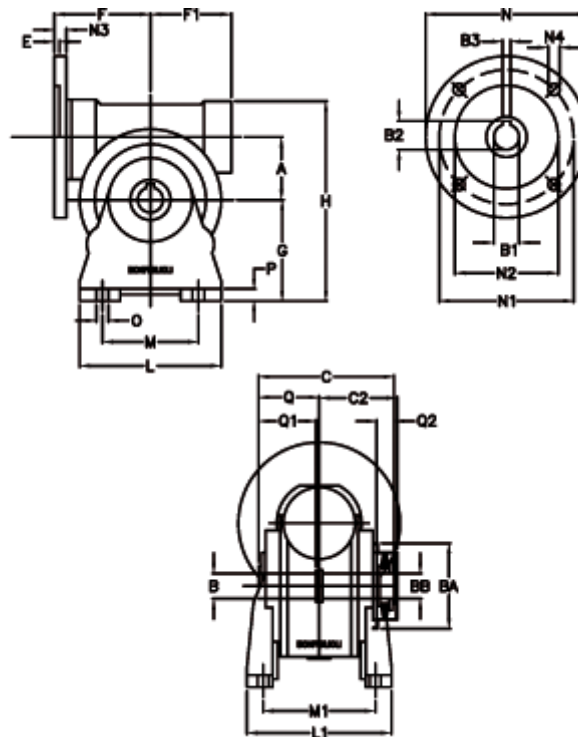

Article number: 390204402822736

Description: Worm Gear with Torque Limiter  
VF 44-L2-A-28-P71B5

## Measures

a = 44.60	C2 = 48	L1 = 98.0	O = 8.5
B = 18	Description = VF 44A-xx-71B5	m = 52	P = 10
B1 E7 = 14	E = 2.0	M1 = 81.0	Q = 32.0
B2 = 16.3	F = 65	N = 160	Q1 = 32
B3 H9 = 5	F1 = 54	N1 = 130	Q2 = 12
BA = 40	g = 72	N2 = 110	
BB H7 = 11	H = 143	N3 = 10.5	
C = 79	L = 90	N4 = 9,5	